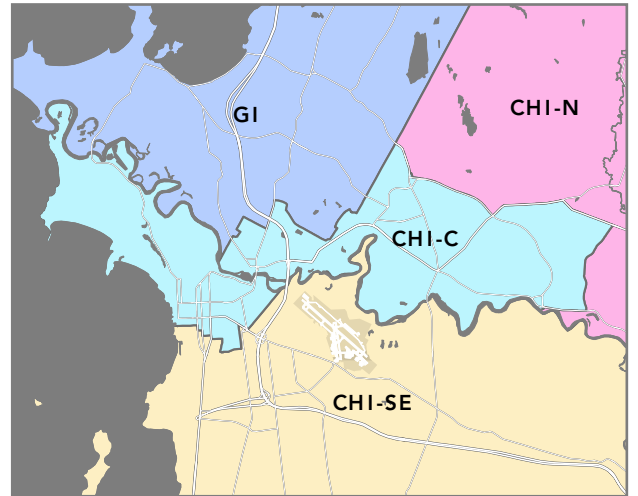

Burlington-area Inset

## 2022 Vermont Senate Districts

Data Source:  
[geodata.vermont.gov/datasets/VCGI:vt-data-vermont-senate-districts-2022](https://geodata.vermont.gov/datasets/VCGI:vt-data-vermont-senate-districts-2022)  
 Accessed: April 11, 2022