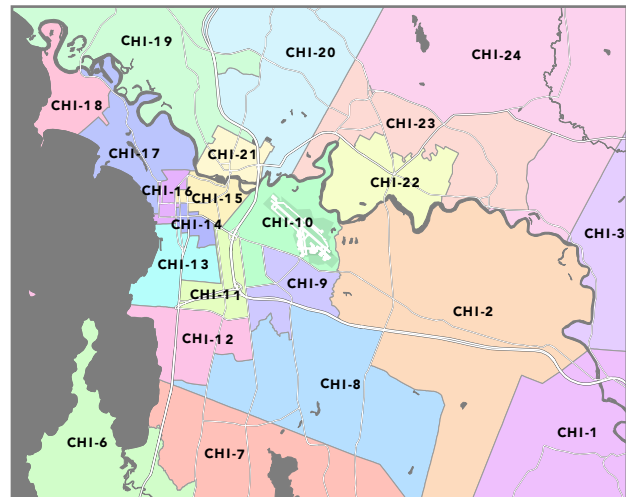

FRA-3
FRA-8

CHI-21
CHI-18
CHI-17
CHI-15
CHI-16
CHI-14
CHI-10
CHI-13
CHI-11
CHI-9
CHI-12

Rutland City-area Inset

Burlington-area Inset

2022 Vermont House of Representatives Districts

Data Source:
geodata.vermont.gov/datasets/VCGI::vt-data-vermont-house-districts-2022
 Accessed: April 11, 2022