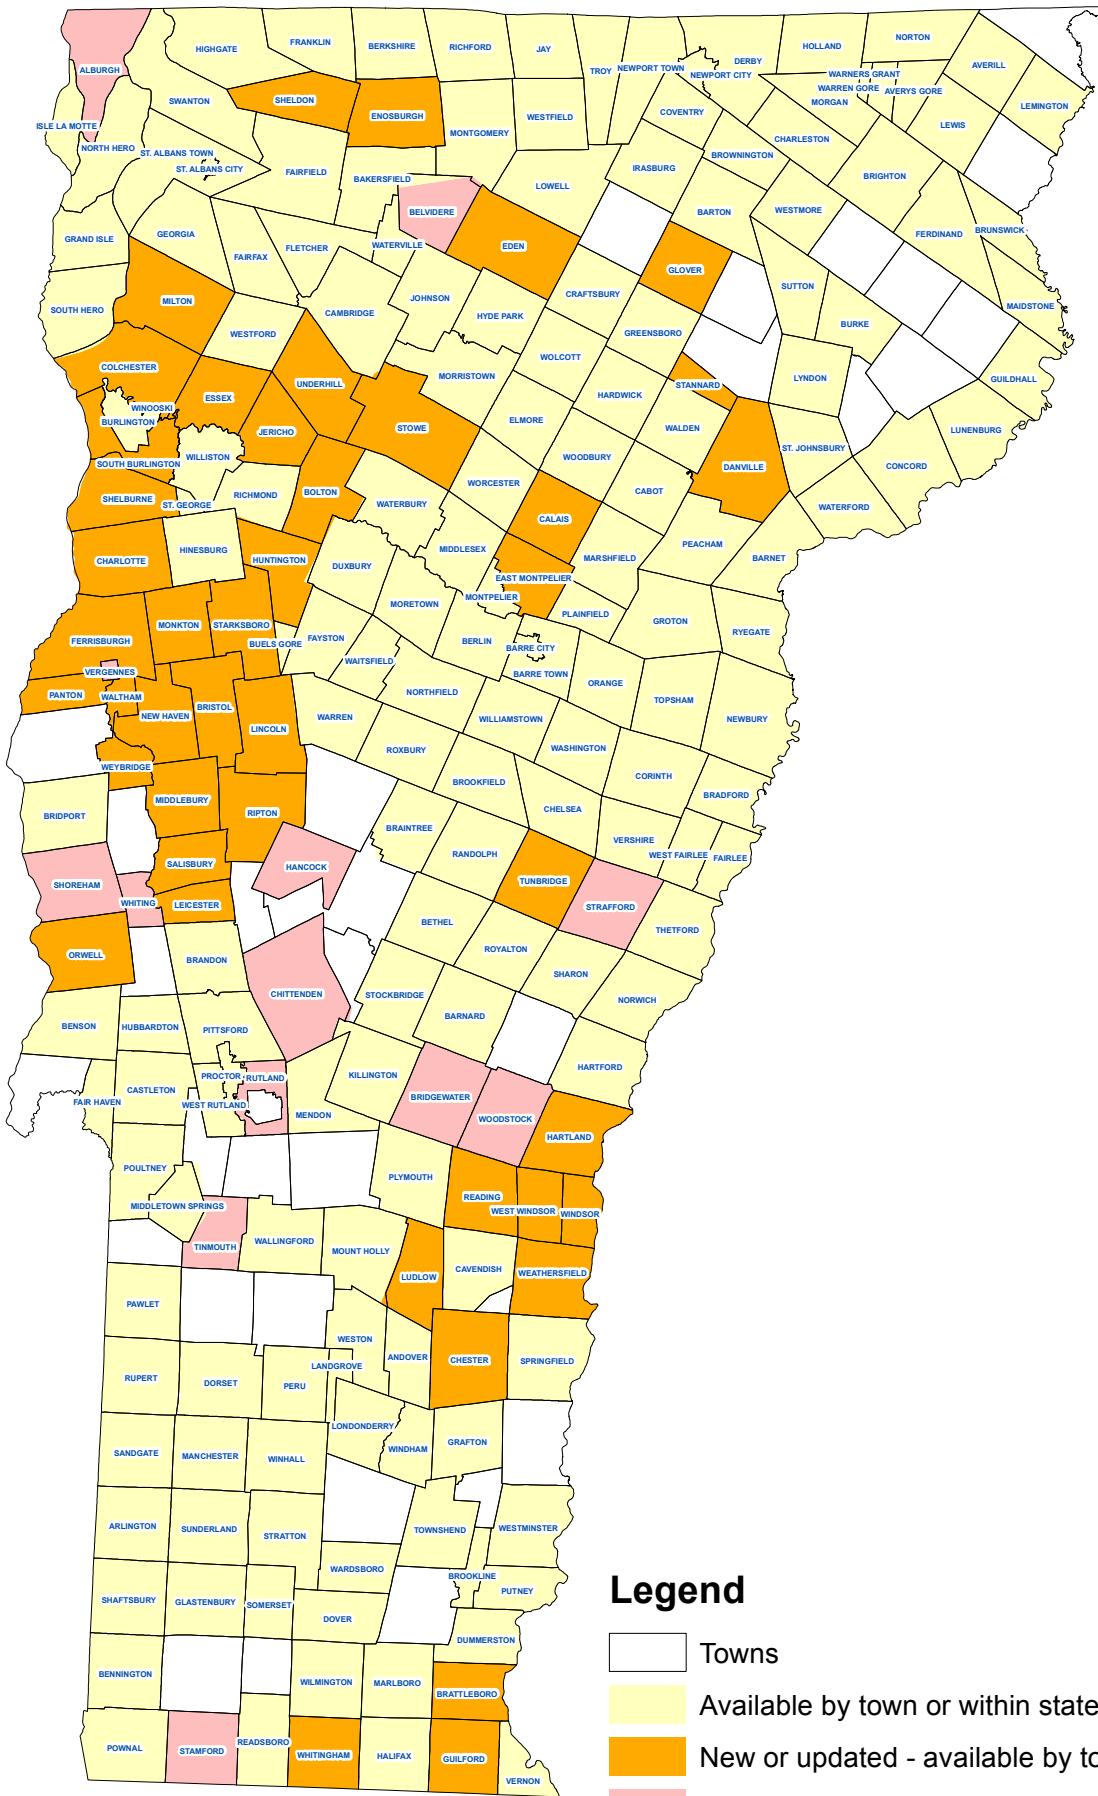

# Index\_CadastralParcels\_VTPARCELS (Edition 2017a)

## Legend

-  Towns
-  Available by town or within statewide layer
-  New or updated - available by town or within statewide layer
-  Available in statewide conflated layer only