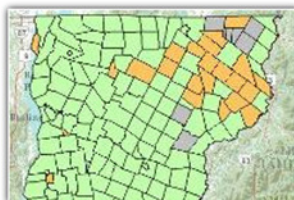

HOME GALLERY MAP GROUPS MY CONTENT Find me

 Stone Environmental Map Gallery

Maps Web Apps Mobile Apps

Broadband Availability by
Census Block

VT_TOWNS

Percent of Land in Current Use,
2010

2010 Democratic Gubernatorial
Primary

Communities Participating in
the National Flood Insurance

2010 Vermont Governor's Race
Election Results

NEURISA Ignite Session

David Healy
Stone Environmental, Inc.
April 17, 2012

Backstory

Easily and rapidly deploy your
information out to the your
audience(s) as a web map