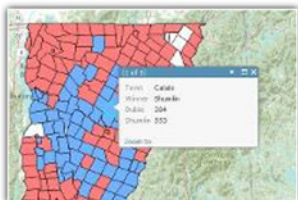

HOME GALLERY MAP GROUPS MY CONTENT Find me

 Stone Environmental Map Gallery

Maps Web Apps Mobile Apps

Broadband Availability by
Census Block

VT_TOWNS

Percent of Land in Current Use,
2010

2010 Democratic Gubernatorial
Primary